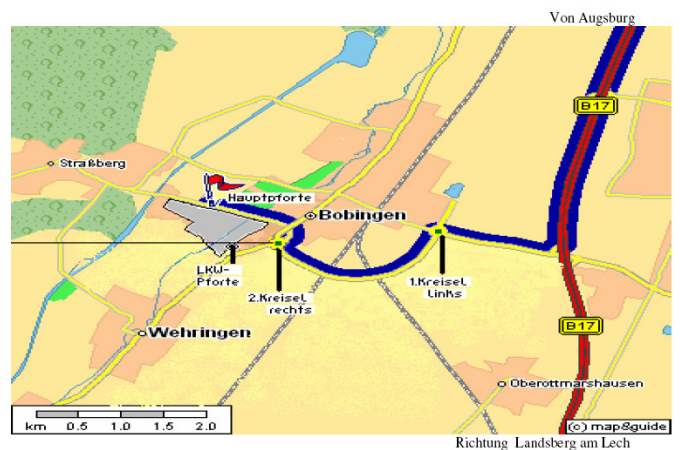

# Your way to Trevira in Bobingen

## Arrival by train:

Arrival at Augsburg central station („Hauptbahnhof“).

- Then either continue by regional train to Bobingen station (trains direction Landsberg am Lech/Füssen), and then by bus or taxi, starting in front of the Bobingen station building, destination “Industriepark”
- or by taxi, starting in front of the Augsburg central station building, directly to “Industriepark Bobingen”

## Arrival by plane:

- Munich International Airport.
- Rental cars are available.
- There is a shuttle bus, too, from Munich International Airport to Augsburg central station.

## Travel by car:

- Motorway A8,
- exit “Augsburg West” (direction Landsberg am Lech/Füssen)
- then Bundesstraße 17 (B 17), exit “Königsbrunn Süd/Bobingen”.

Trevira GmbH  
Max-Fischer-Str. 11  
D - 86399 Bobingen  
phone: 08234-82-0  
Telefax +49-(0)8234-82-2146  
www.trevira.com