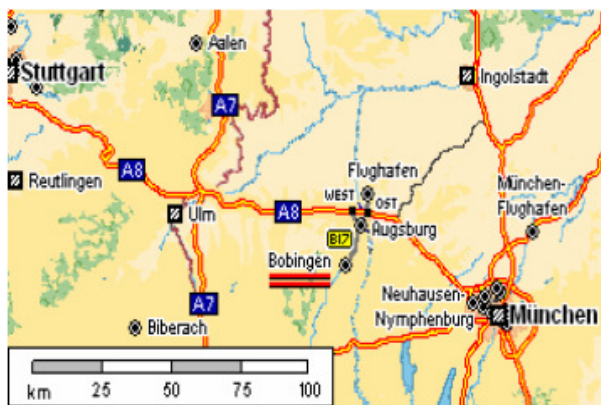

# Your way to Trevira in Bobingen

## Arrival by train:

Arrival at Augsburg central station („Hauptbahnhof“).

- Then either continue by regional train to Bobingen station (trains direction Landsberg am Lech/Füssen), and then by bus or taxi, starting in front of the Bobingen station building, destination “Industriepark”
- or by taxi, starting in front of the Augsburg central station building, directly to “Industriepark Bobingen”

## Arrival by plane:

- Munich International Airport.
- Rental cars are available.
- There is a shuttle bus, too, from Munich International Airport to Augsburg central station.

## Travel by car:

- Motorway A8,
- exit “Augsburg West” (direction Landsberg am Lech/Füssen)
- then Bundesstraße 17 (B 17), exit “Königsbrunn Süd/Bobingen”.

Trevira GmbH  
Max-Fischer-Str. 11  
D - 86399 Bobingen  
phone: 08234-82-0  
Telefax +49-(0)8234-82-2146  
www.trevira.com